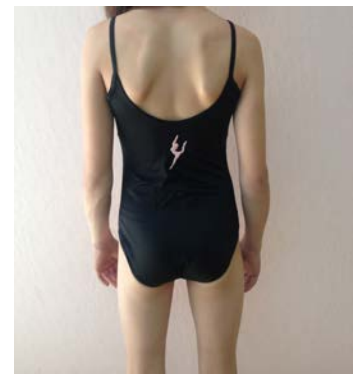

WHITE LEOTARD \$20
PRE-BALLET
(CHXS-CHL)

LIGHT PINK LEOTARD \$20
BALLET 1
(CHXS-CHL)

GRAY LEOTARD \$20
BALLET 2
(CHXS-ADL)

BLACK LEOTARD \$20
BALLET 3-4/POINTE
(CHXS-ADL)

PINK HALTER LEO \$20
COMPETITION BALLET
(CHS-ADL)